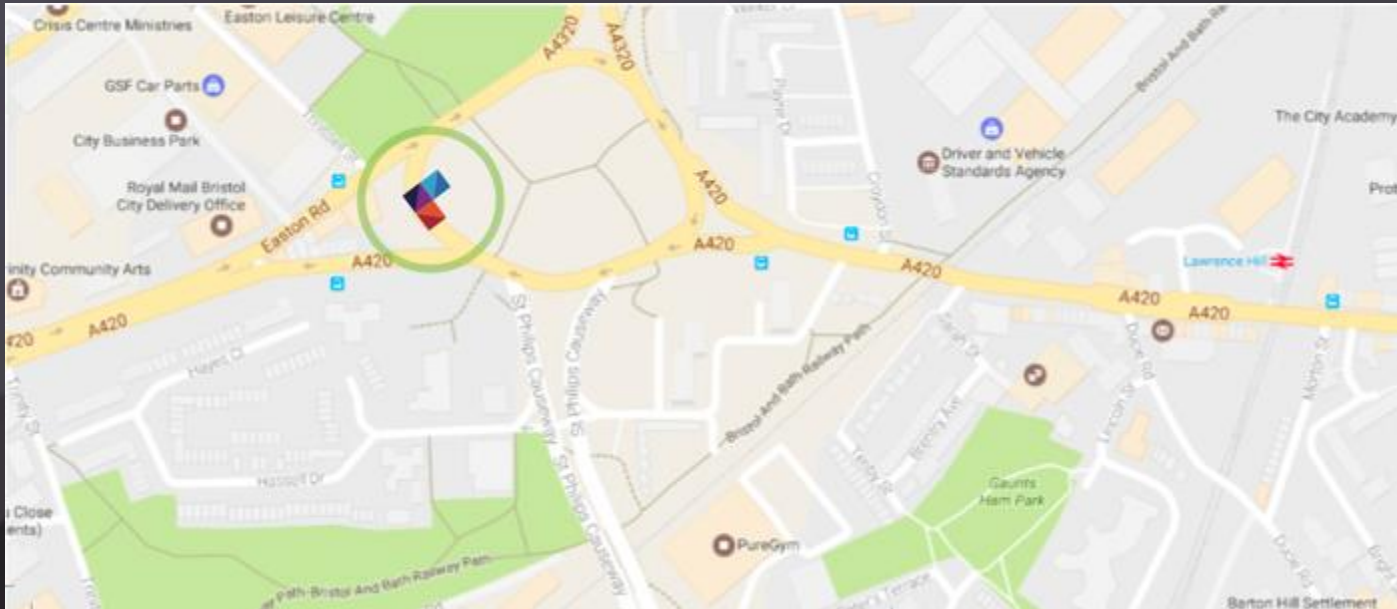

Bristol Lights Impacts & Map

Return on Investment

1 in 6 share of voice

233,702 fortnightly impacts

ABC1 60%

Source - Route & DFT

be on it.

maxxmedia.co.uk